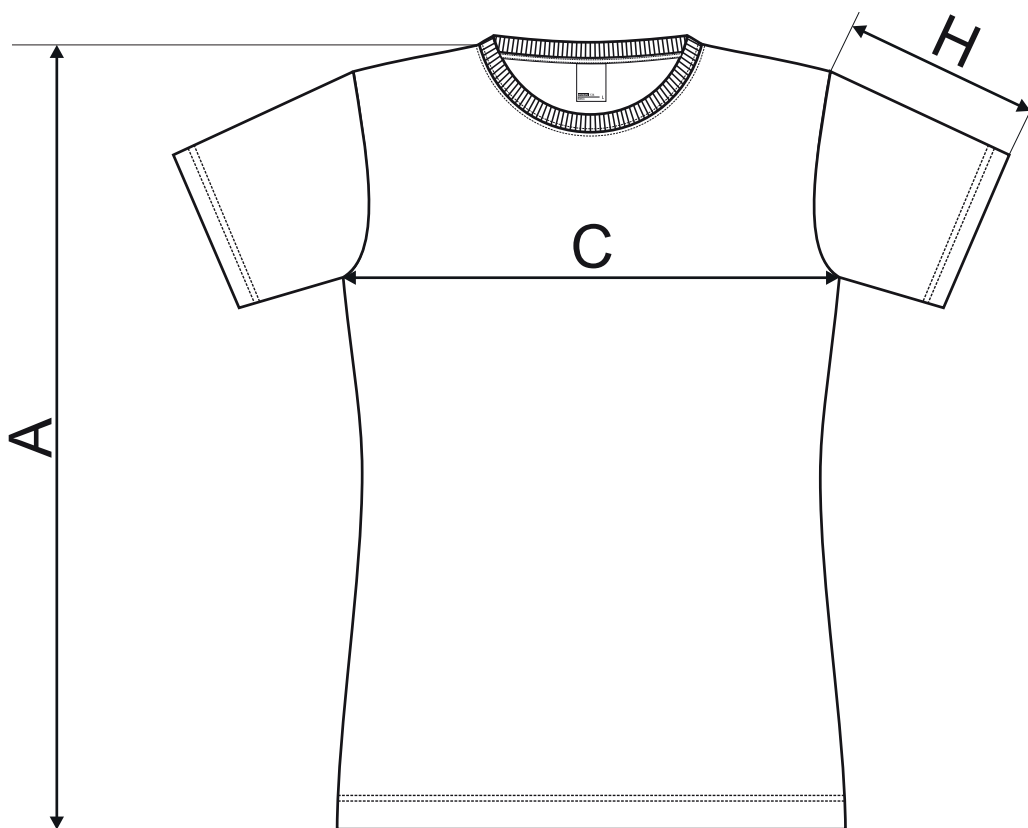

134 Basic ♀

SIZE SPECIFICATION [cm]

size	XS	S	M	L	XL	2XL	3XL
A	62	64	66	68,5	71	73,5	76
C	40	44	48	52	58	64	70
H	15,5	16,5	17,5	18,5	19,5	20,5	21,5

All size specifications listed are in cm. Accepted tolerance of up to ± 5%.

STANDARD
100
PG020 153249
OETI

Bary 03, 12 / Colours 03, 12:

Ostatní / Other colours: